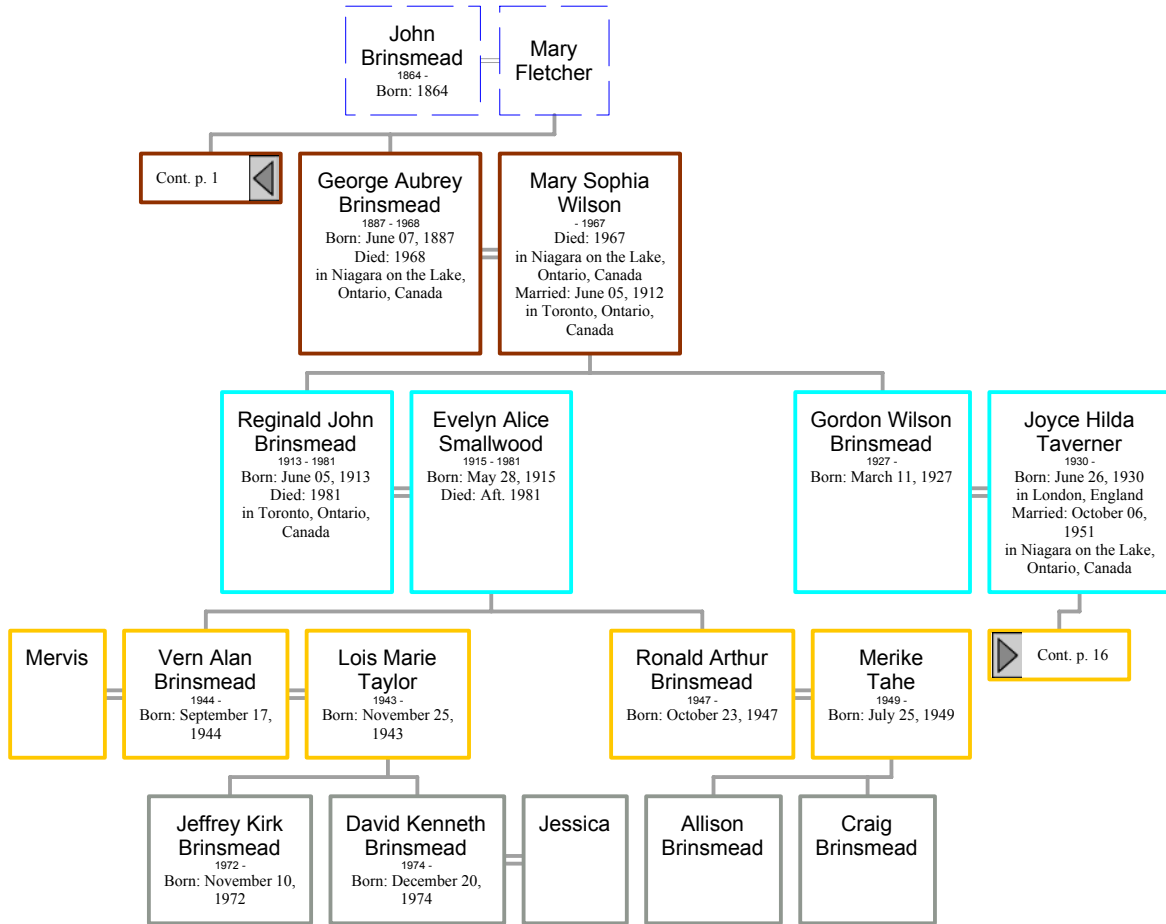

The Descendants of Hugh Brinsmead

Hugh Brinsmead with all his grandchildren

The information in this family tree is as accurate as we have been able to establish as of February 15, 2002. We would welcome any additional information, pictures or updates and thank those who have provided the information included so far. For further information on Brinsmead family history check our site on the internet at www.simgroup.com/Brinsmead

Andy Sims
936 Burley Drive
Edmonton, Alberta, Canada
T6R 1X8
andysims@simgroup.com

Descendants of Hugh Brinsmead (1 of 19)

Descendants of Hugh Brinsmead (2 of 19)

Descendants of Hugh Brinsmead (3 of 19)

Descendants of Hugh Brinsmead (4 of 19)

Descendants of Hugh Brinsmead (5 of 19)

Descendants of Hugh Brinsmead (6 of 19)

Descendants of Hugh Brinsmead (7 of 19)

Descendants of Hugh Brinsmead (8 of 19)

Descendants of Hugh Brinsmead (9 of 19)

Descendants of Hugh Brinsmead (10 of 19)