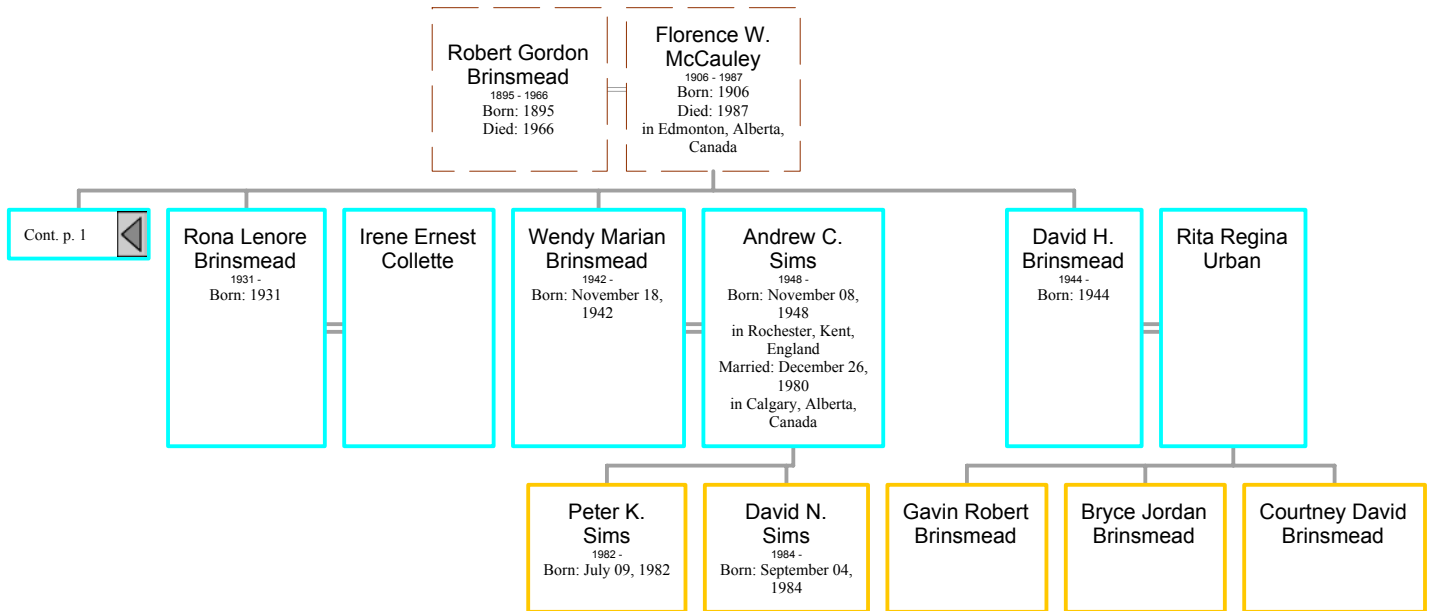

The Descendants of Hugh Brinsmead

Hugh Brinsmead with all his grandchildren

The information in this family tree is as accurate as we have been able to establish as of February 15, 2002. We would welcome any additional information, pictures or updates and thank those who have provided the information included so far. For further information on Brinsmead family history check our site on the internet at www.simgroup.com/Brinsmead

Andy Sims
936 Burley Drive
Edmonton, Alberta, Canada
T6R 1X8
andysims@simgroup.com

Descendants of Hugh Brinsmead (1 of 19)

Descendants of Hugh Brinsmead (2 of 19)

Descendants of Hugh Brinsmead (3 of 19)

Descendants of Hugh Brinsmead (4 of 19)

Descendants of Hugh Brinsmead (5 of 19)

Descendants of Hugh Brinsmead (6 of 19)

Descendants of Hugh Brinsmead (7 of 19)

Descendants of Hugh Brinsmead (8 of 19)

Descendants of Hugh Brinsmead (9 of 19)

Descendants of Hugh Brinsmead (10 of 19)