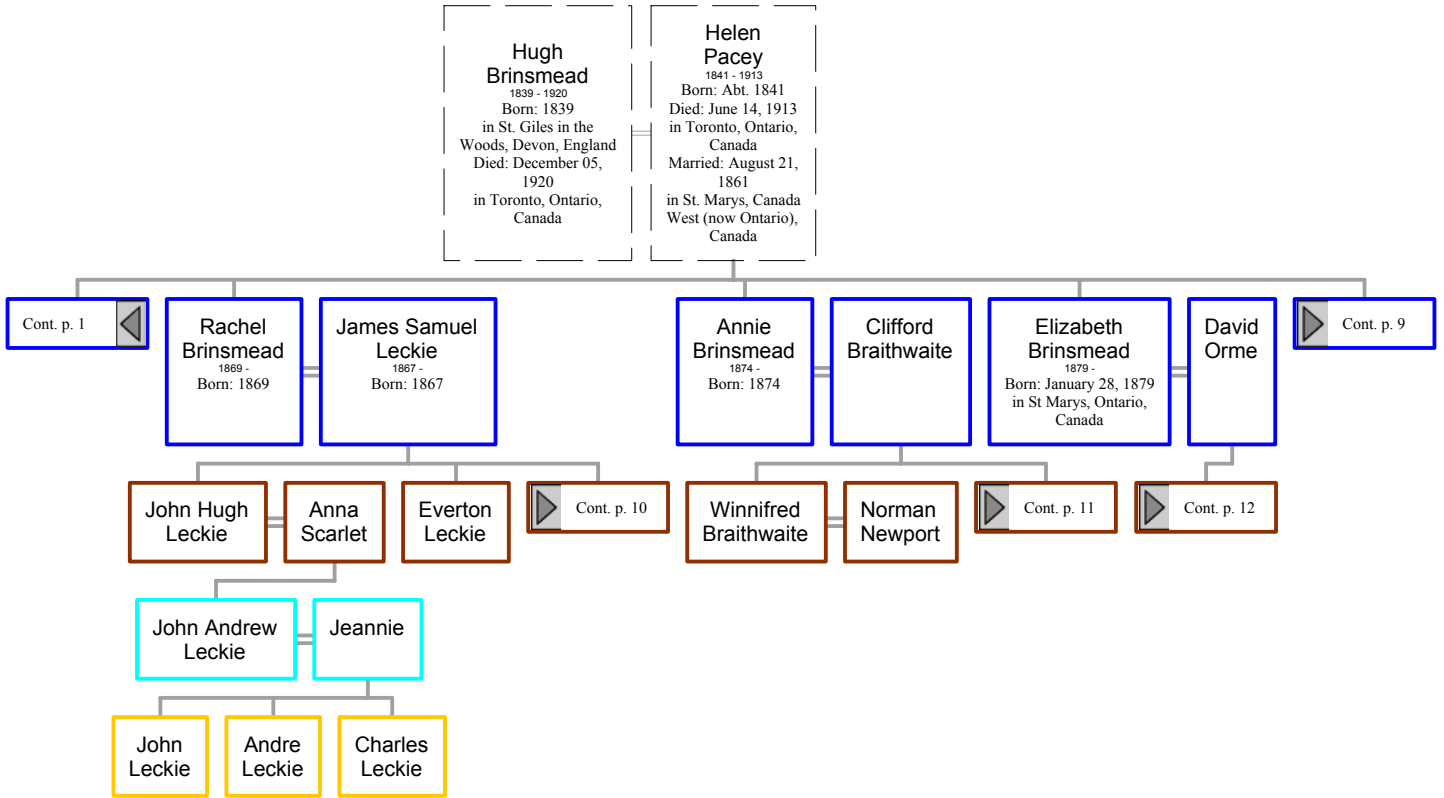

The Descendants of Hugh Brinsmead

Hugh Brinsmead with all his grandchildren

The information in this family tree is as accurate as we have been able to establish as of February 15, 2002. We would welcome any additional information, pictures or updates and thank those who have provided the information included so far. For further information on Brinsmead family history check our site on the internet at www.simgroup.com/Brinsmead

Andy Sims
936 Burley Drive
Edmonton, Alberta, Canada
T6R 1X8
andysims@simgroup.com

Descendants of Hugh Brinsmead (1 of 19)

Descendants of Hugh Brinsmead (2 of 19)

Descendants of Hugh Brinsmead (3 of 19)

Descendants of Hugh Brinsmead (4 of 19)